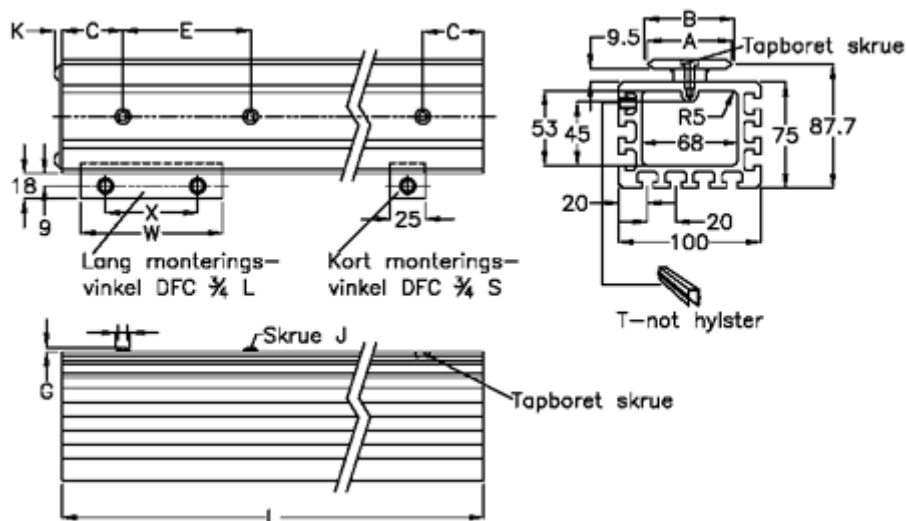

Article number: 057136926

Description: Hepco GV3 slide beam SB M 44 L6926 P3

## Measures

A	= 44	K	= 5.5
B	= 45.58	L	= 6926
C	= 43	Long mounting angle	= DFC4S
E	= 90	Precision type	= P3
For bearing	= AU 44 34	Short mounting angle	= DFC4L
G	= 3.3	W	= 100
H	= 10.5	Weight kg/1000	= 10.0
J	= M6	x	= 65